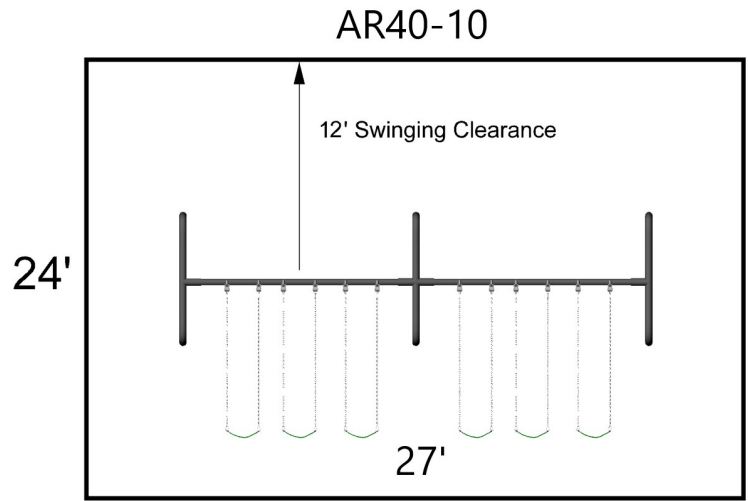

Playground At-a-Glance

AR40	Feature	AR40-10
8'	Finished Height	10'
no	Third Legs	no
23' x 7'	Ground Space	23' x 7'
27' x 20'	Minimum Play Space	27' x 24'
5 1/2'	Swing Chain Length	7 1/2'
4-6 Hours	Estimated Install Time	4-6 Hours
24 Bags	Estimated Cement	24 Bags
24" x 24" D	Arch Leg Hole Dimensions	24" x 24" D
N/A	Third Leg Hole Dimensions	N/A