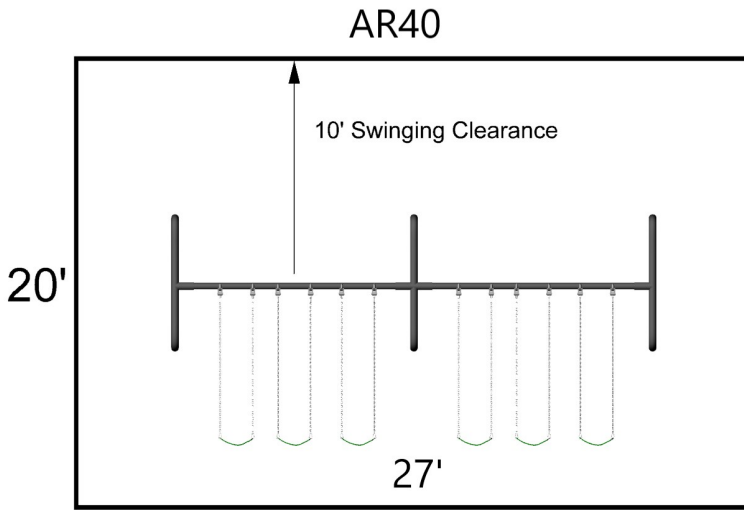

Playground At-a-Glance

AR40	Feature	AR40-10
8'	Finished Height	10'
no	Third Legs	no
23' x 7'	Ground Space	23' x 7'
27' x 20'	Minimum Play Space	27' x 24'
5 1/2'	Swing Chain Length	7 1/2'
4-6 Hours	Estimated Install Time	4-6 Hours
24 Bags	Estimated Cement	24 Bags
24" x 24" D	Arch Leg Hole Dimensions	24" x 24" D
N/A	Third Leg Hole Dimensions	N/A